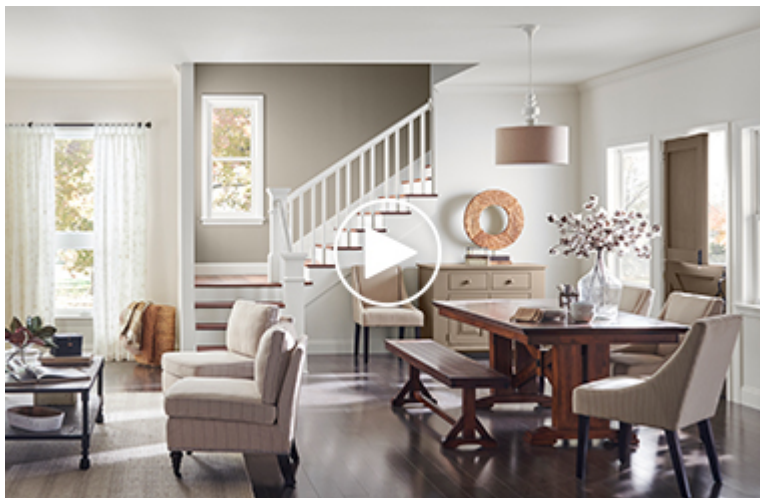

[READ MORE](#)

Match Paint Colors to Existing Materials

Quickly scan the color of carpet, flooring, fabric, walls and other surfaces

to get the closest-matching Sherwin-Williams paint color with the new ColorSnap® Match device.

MATCH MATERIALS

New! Healthcare Color Collection

Explore three new healthcare palettes designed to bring the latest color trends to your projects.

SEE COLLECTION

Color of the Month: Shell White SW 8917

Traditional and cozy — the October Color of the Month will provide timeless style for any client space. Get design ideas and pairings now.