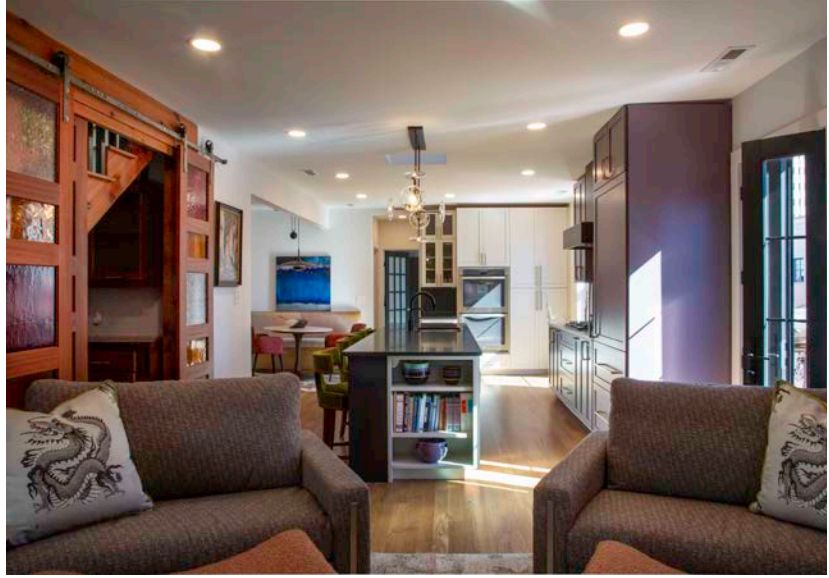

MM Interior Design Group

RECEIVES AMERICAN SOCIETY OF INTERIOR DESIGN 2024 “EXCELLENCE IN DESIGN AWARDS”

MM INTERIOR DESIGN GROUP (MMIDG) BROUGHT TWO “EXCELLENCE IN DESIGN 2024” AWARDS BACK TO GREENSBORO, FROM THE AMERICAN SOCIETY OF INTERIOR DESIGN (ASID) 2024 ANNUAL CONFERENCE.

COMMERCIAL RENOVATION

MMIDG DESIGNER: JOY TROYER (LEAD INTERIOR DESIGNER)

PROJECT DESCRIPTION: THESE ENTREPRENEURS OPENED A RESTAURANT SERVING THEIR OWN SPECIALTY BLENDED TEA'S AND LOCALLY SOURCED PASTRIES, IN A BUSY DOWNTOWN DISTRICT. THEY HAD A TIGHT START-UP BUDGET, BUT WANTED TO CREATE A MODERN ENERGETIC GATHERING SPACE WHICH WOULD BE ATTRACTIVE FOR PROFESSIONALS AND FAMILIES. WITH SEVERAL TEA LOVERS IN OUR OFFICES, THE MMIDG TEAM WAS QUITE ENTHUSIASTIC TO HELP WITH THE INTERIOR DESIGN FOR THEIR NEW RESTAURANT!

RESIDENTIAL RENOVATION

MMIDG DESIGNER: ASHLEY COE (DESIGN DIRECTOR/PARTNER)

PROJECT DESCRIPTION: NESTLED IN THE STREETS OF DOWNTOWN WINSTON SALEM, IN ONE OF THE OLDEST BUILDINGS IN THE CITY, THIS APARTMENT DESPERATELY NEEDED SOME LOVE. OUR CLIENTS ENJOY ENTERTAINING AND NEEDED AN OPEN, FUNCTIONAL SPACE THAT WOULD ALSO MAXIMIZE STORAGE. UTILIZING THE ENTIRE LENGTH OF THE UNIT ALLOWED US TO INCREASE THE SIZE OF THE KITCHEN EXPONENTIALLY. THIS ALSO ALLOWED ROOM FOR A BREAKFAST NOOK, AND A MUCH MORE SPACIOUS LIVING AREA. ALL MATERIALS WERE SELECTED TO BETTER ENHANCE THE HISTORICAL NATURE OF THE BUILDING, AS WELL THE CLIENTS' WHIMSICAL PERSONALITY AND THEIR NEED FOR FUNCTIONALITY. THE CABINETS WERE CUSTOM DESIGNED TO OFFER FLEXIBLE STORAGE WITH SEVERAL SPACE SAVING FEATURES. THE FURNISHINGS SELECTIONS COMPOSED OF LAYERED TEXTURES IN COLORS OF DEEP GREENS, MAUVES AND SOFT GRAYS TO CREATE A SPACE FILLED WITH NATURAL LIGHT AND COLOR, WHILE CREATING A FUNCTIONAL AND INVITING SPACE TO ENTERTAIN.